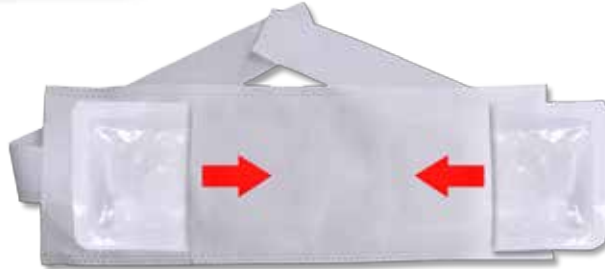

OUR NEWEST POST TREATMENT GEL PACK

Designed specifically for chin swelling, pain and discomfort.

- Excellent for post **KYBELLA®** treatment
- Cloth sleeve provides a protective barrier
- Reduces swelling and bruising
- Alleviates pain and discomfort
- Remains flexible while frozen
- Easily conforms to body contours
- Gel pack is reusable, strong and durable
- Completely safe and non-toxic
- Can be personalized with your name and logo

*Velcro straps
secures sleeve
around head*

gio pelle
skincare

Each Sleeve includes two 4" x 6" Gel Packs

4" x 6" Gel Pack

Available in clear gel only
 GP-GELPK-46-KBS (non-personalized)
 GP-GELPK-46-KBS-P (personalized)

Slide gel packs into secure pockets on the cloth sleeve

4" x 6" Gel Pack Quantity Discounts

12 Sleeves with 24 Gel Packs	50 Sleeves with 100 Gel Packs	100 Sleeves + with 200 Gel Packs
\$4.00 ea.	\$3.75 ea.	\$3.50 ea.

Ask us about personalization

Additional Gel Pack Styles

Ask us about our other personalized gel pack styles or view them online at www.giopelle.com

4" Round
with cloth back

4" x 10" Eye Mask
Includes cloth sleeve with adjustable strap