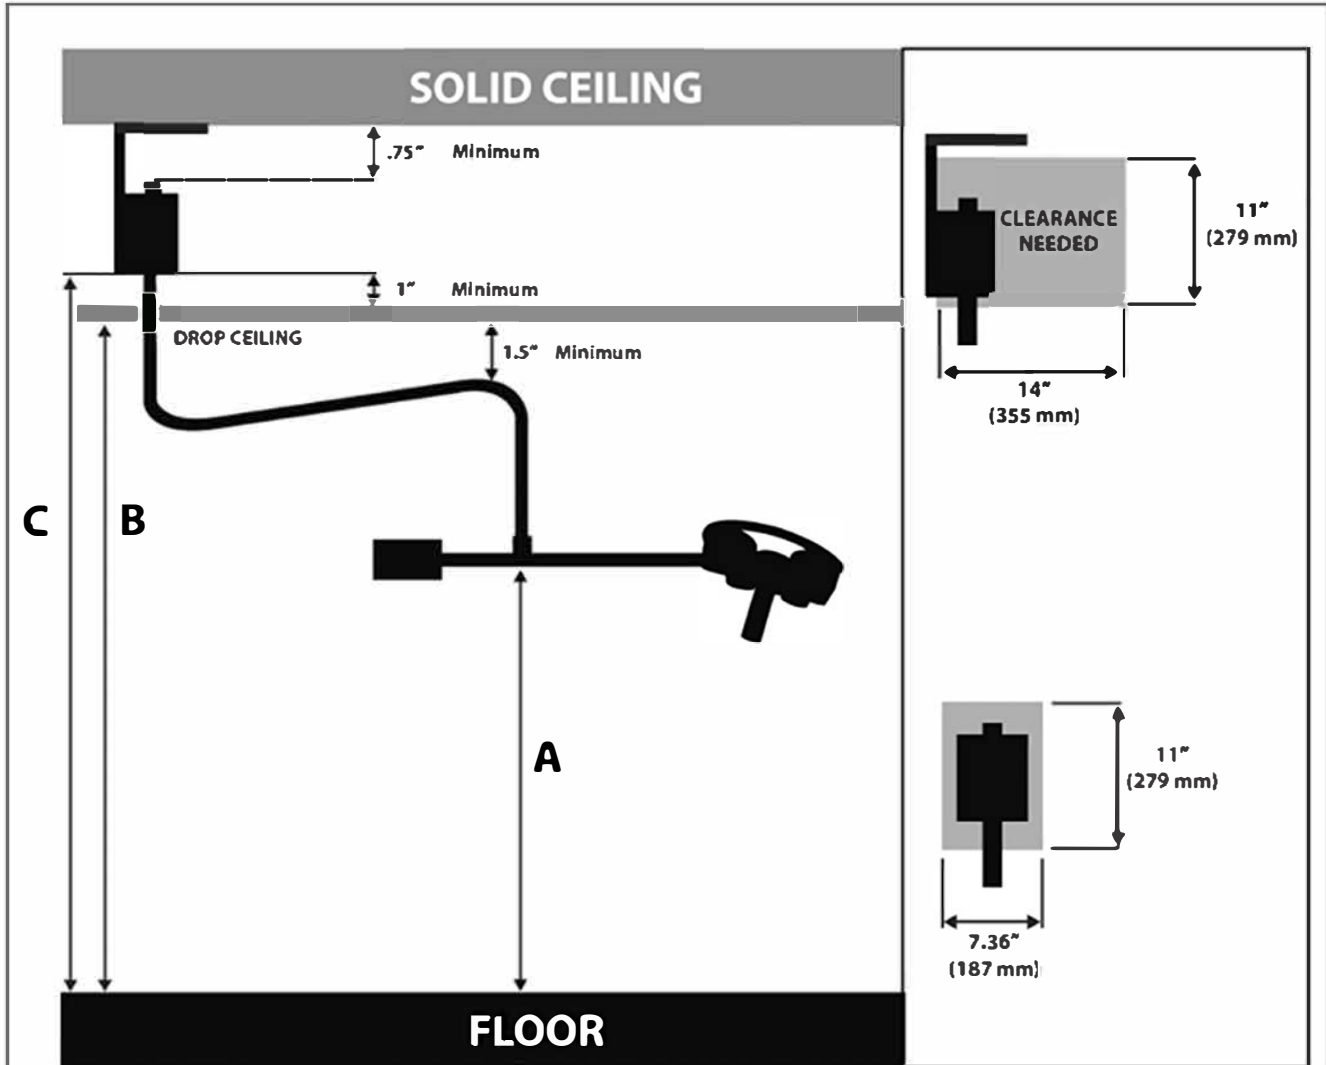

Gio Lights LED Ceiling Mount Exam Light Schematic Item No. GP-CSLED-C-N

Figure 6.1.2 Minimum Clearances

To Achieve Floor to Light Distance of "A"	If Drop Ceiling is "B"	Mount bottom of Power Supply Housing From Floor At "C"
63 inches (1600 mm)	7.5 feet (2280 mm)	98 inches (2489 mm)
63 inches (1600 mm)	8.0 feet (2440 mm)	98 inches (2489 mm)
68 inches (1600 mm)	8.0 feet (2440 mm)	103 inches (2616 mm)
75 inches (1727 mm)	9.0 feet (2740 mm)	110 inches (2794 mm)